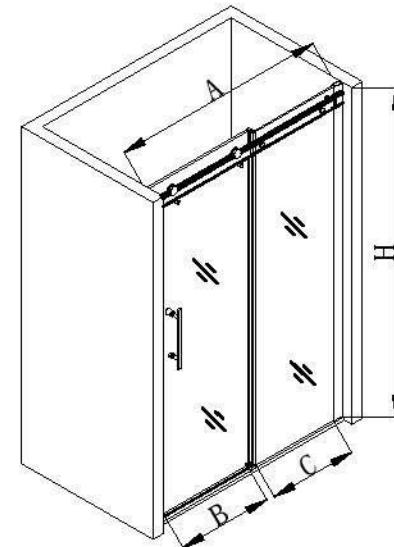

PORTE ROLLA

Unit: (mm)

A	B	C	H	Adjustable
1100	585	465	1950	(1100mm-1140mm)
1150	605	485	1950	(1150mm-1190mm)

A X13	B X6 X6	C ST4.0 X6 12	D ST4.0 X3 30	E ST4.0 X2 40	F ST4.0 X6 30	G M4 X2 16
H X2	I X2	J X2	K X2	L X2	M X1	N X1
O X2	P X2	Q X2	R X2	S X2	T X1	U X2