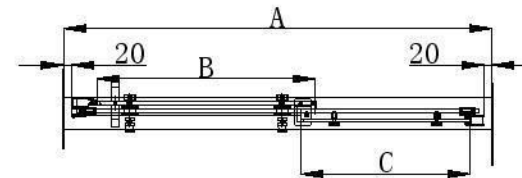

PORTE ROLLA

Unit: (mm)

A	B	C	H	Adjustable
1100	585	465	1950	(1100mm-1140mm)
1150	605	485	1950	(1150mm-1190mm)

A X13	B X6 X6	C ST4.0 X6 12	D ST4.0 X3 30	E ST4.0 X2 40	F ST4.0 X6 30	G M4 X2 16
H X2	I X2	J X2	K X2	L X2	M X1	N X1
O X2	P X2	Q X2	R X2	S X2	T X1	U X2