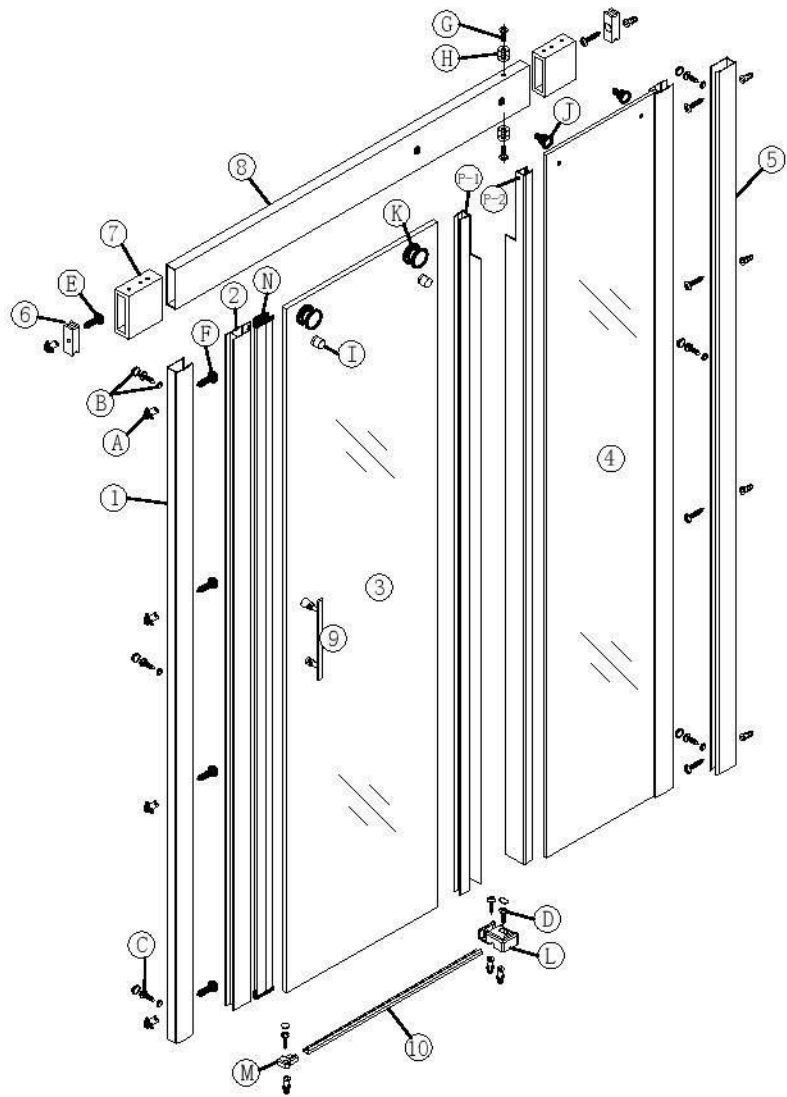

PORTE ROLLA

Unit: (mm)

A	B	C	H	Adjustable
1100	585	465	1950	(1100mm-1140mm)
1150	605	485	1950	(1150mm-1190mm)

A X13	B X6 X6	C ST4.0 X6 12	D ST4.0 X3 30	E ST4.0 X2 40	F ST4.0 X6 30	G M4 X2 16
H X2	I X2	J X2	K X2	L X2	M X1	N X1
O X2	P X2	Q X2	R X2	S X2	T X1	U X2